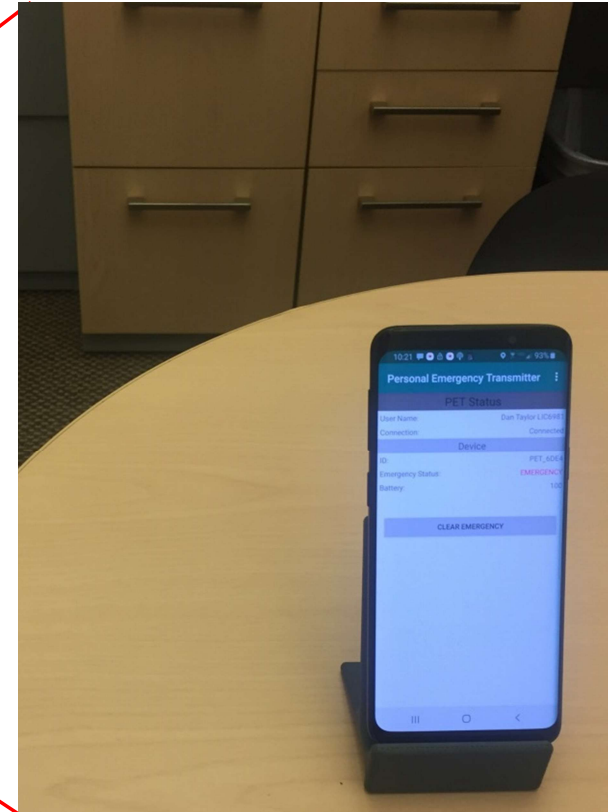

Personal Emergency Transmitter Bluetooth Range

Homeland Security Awarded

Personal
Emergency
Transmitter

**PET activated over 100 feet
line-of-sight indoors**

Personal Emergency Transmitter Bluetooth Range

Homeland Security Awarded

Personal
Emergency
Transmitter

**PET activated over 50 feet
with limited line-of-sight
indoors**

Personal Emergency Transmitter Bluetooth Range

Homeland Security Awarded

Personal
Emergency
Transmitter