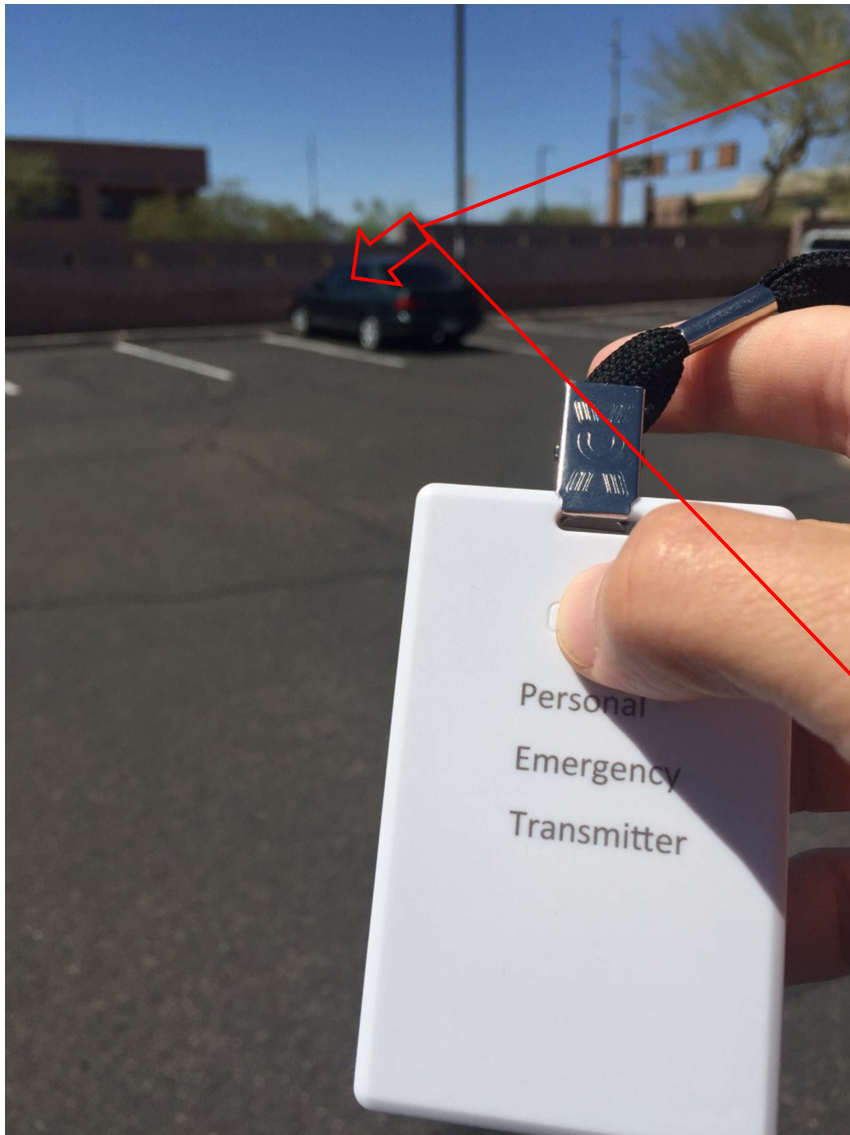

Personal Emergency Transmitter Bluetooth Range

Homeland Security Awarded

Personal
Emergency
Transmitter

**PET activated over 100 feet
line-of-sight indoors**

Personal Emergency Transmitter Bluetooth Range

Homeland Security Awarded

Personal
Emergency
Transmitter

**PET activated over 50 feet
with limited line-of-sight
indoors**

Personal Emergency Transmitter Bluetooth Range

Homeland Security Awarded

Personal
Emergency
Transmitter

**PET activated over 50 feet to
the smartphone in the car**