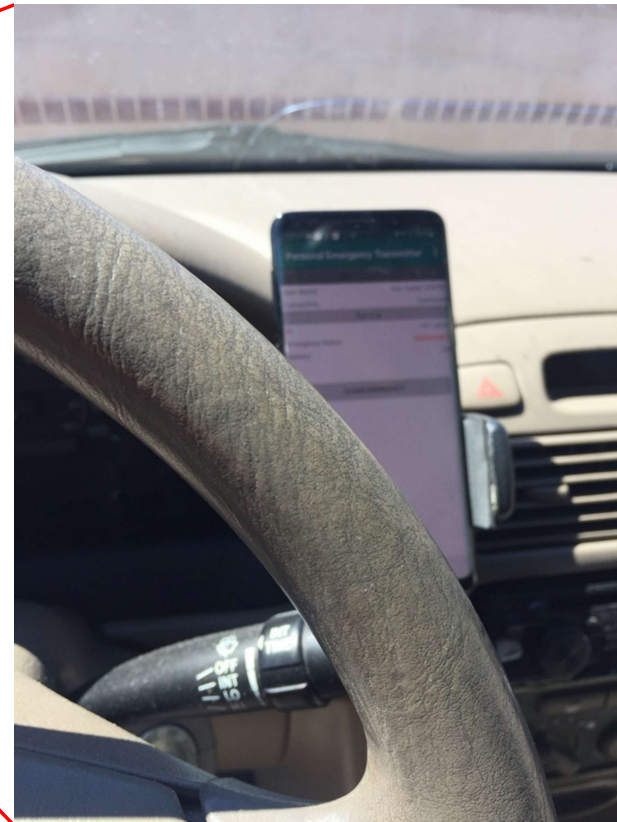

Personal Emergency Transmitter Bluetooth Range

Homeland Security Awarded

Personal
Emergency
Transmitter

**PET activated over 100 feet
line-of-sight indoors**

Personal Emergency Transmitter Bluetooth Range

Homeland Security Awarded

Personal
Emergency
Transmitter

**PET activated over 50 feet
with limited line-of-sight
indoors**

Personal Emergency Transmitter Bluetooth Range

Homeland Security Awarded

Personal
Emergency
Transmitter

**PET activated over 50 feet to
the smartphone in the car**