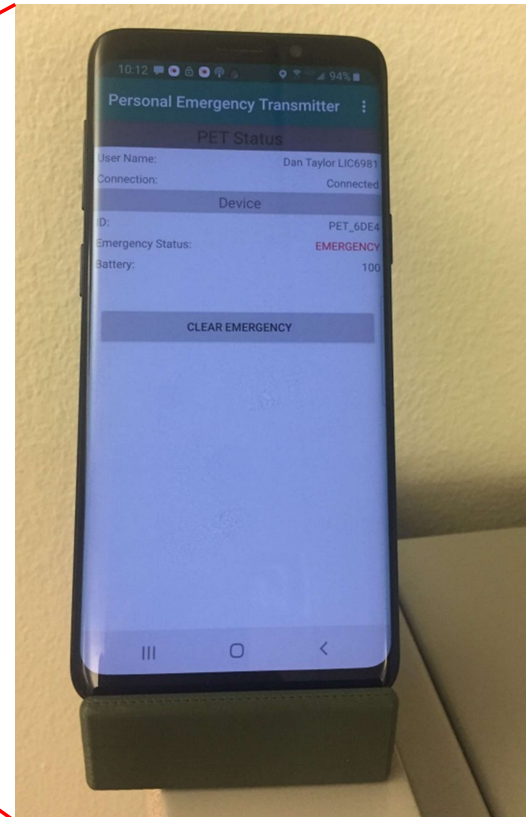

Personal Emergency Transmitter Bluetooth Range

Homeland Security Awarded

Personal
Emergency
Transmitter

**PET activated over 100 feet
line-of-sight indoors**

Personal Emergency Transmitter Bluetooth Range

Homeland Security Awarded

Personal
Emergency
Transmitter

**PET activated over 50 feet
with limited line-of-sight
indoors**

Personal Emergency Transmitter Bluetooth Range

Homeland Security Awarded

Personal
Emergency
Transmitter