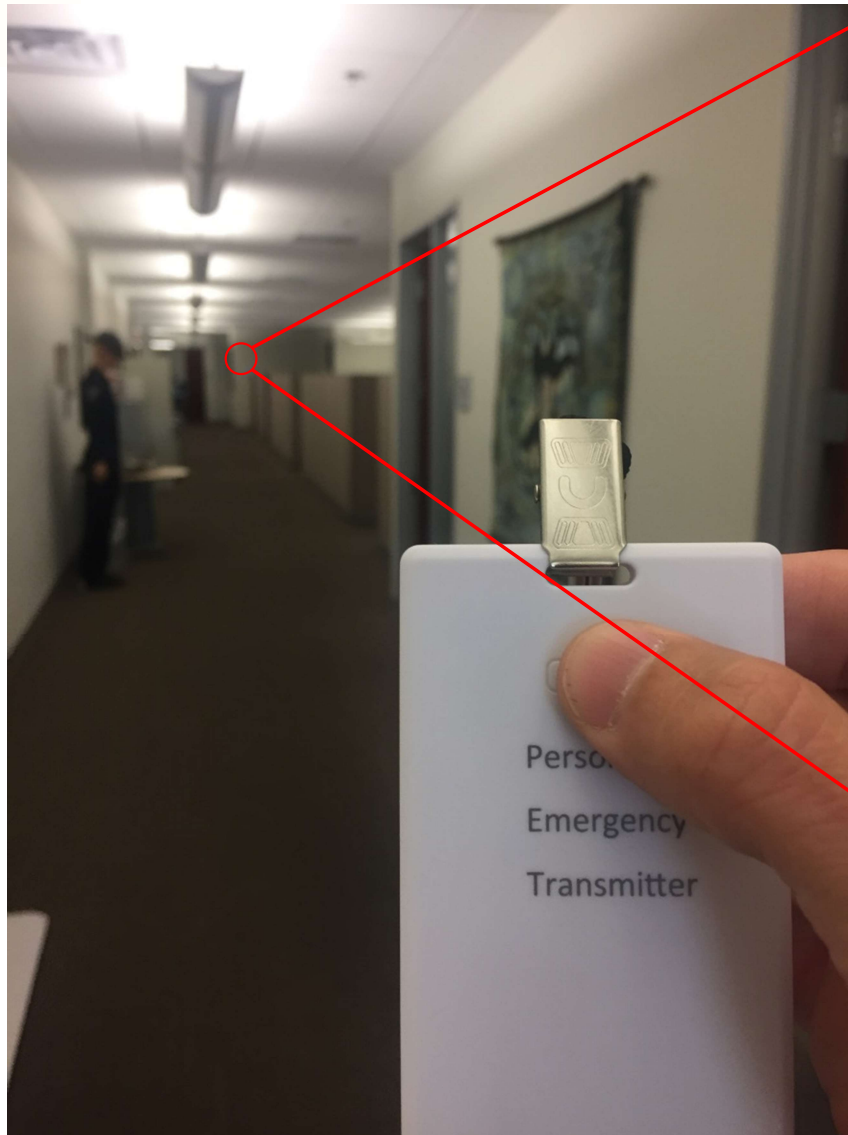

Personal Emergency Transmitter Bluetooth Range

Homeland Security Awarded

Personal
Emergency
Transmitter

**PET activated over 100 feet
line-of-sight indoors**

Personal Emergency Transmitter Bluetooth Range

Homeland Security Awarded

Personal
Emergency
Transmitter

**PET activated over 50 feet
with limited line-of-sight
indoors**

Personal Emergency Transmitter Bluetooth Range

Homeland Security Awarded

Personal
Emergency
Transmitter